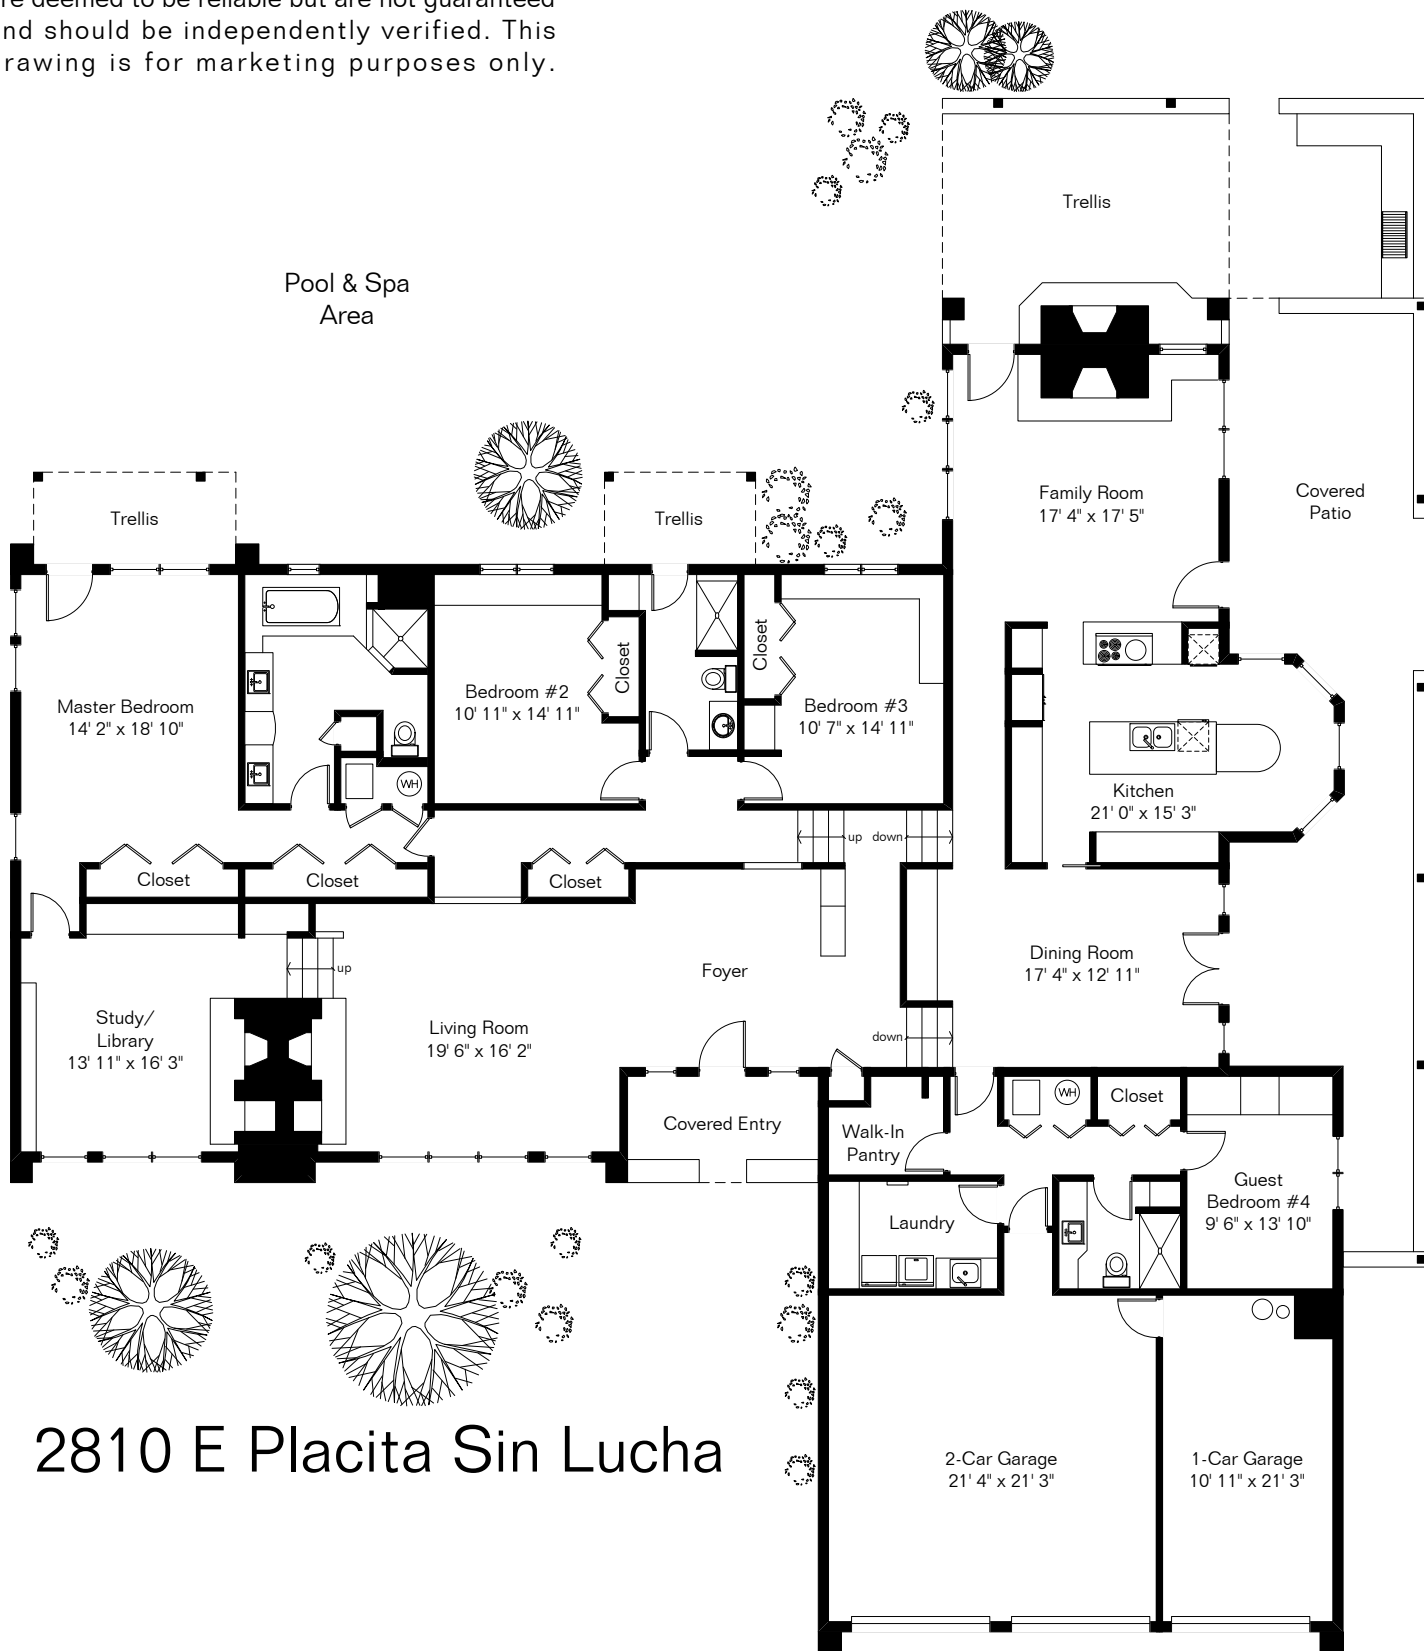

The square footages and room size information are deemed to be reliable but are not guaranteed and should be independently verified. This drawing is for marketing purposes only.

2810 E Placita Sin Lucha

Site Visit March 2021

0 ft. 6 ft. 10 ft. 20 ft.

Copyright 2021 Floor Plans First! LLC
All Rights Reserved.

Living Area 3,698 Sq Ft
Garage 762 Sq Ft

Floor Plans First!
See the Floor Plan First™
FloorPlansFirst.com™
(520) 881-1500